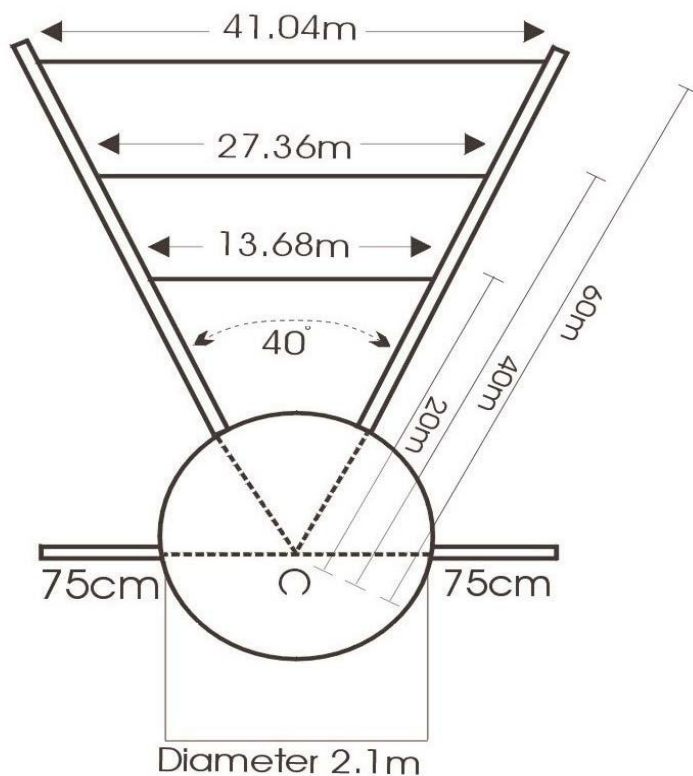

Shotput

Pitch/Marking Guidelines

Confining Circle

2.1m in diameter.

Sectors

The first sector is marked 20m from the centre point of the confining circle (marked C on the diagram) and is exactly 13.68m long.

To the second sector is 40m from the centre point and is exactly 27.36m long.

The third sector is 60m from the centre point and it is exactly 41.04m long.

The outer ends of the sector lines should be marked with flags.

Please be advised that these are produced in good faith and Souters Sports Ltd do not accept any responsibility for any variation of dimension that may occur.