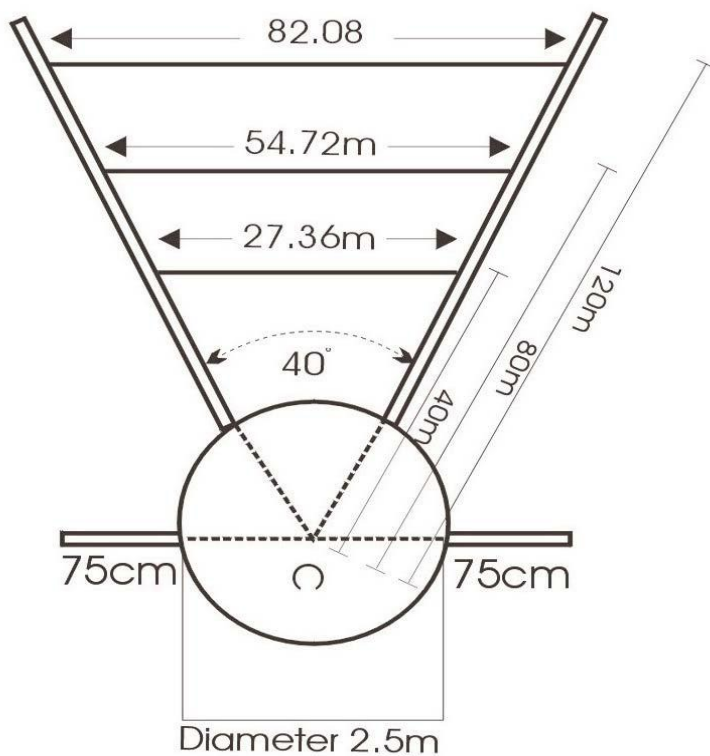

Pitch/Marking Guidelines

Confining Circle

2.5m in diameter.

Sectors

The first 40m sector is marked 40m from the centre point (C on the diagram) and is exactly 27.36m long. From the centre point to the second sector is 80m and is exactly 54.72m long, the third sector point is 120m from the centre point and it is 82.08m long. The outer ends of the sector lines should be marked with flags.

Please be advised that these are produced in good faith and Souters Sports Ltd do not accept any responsibility for any variation of dimension that may occur.